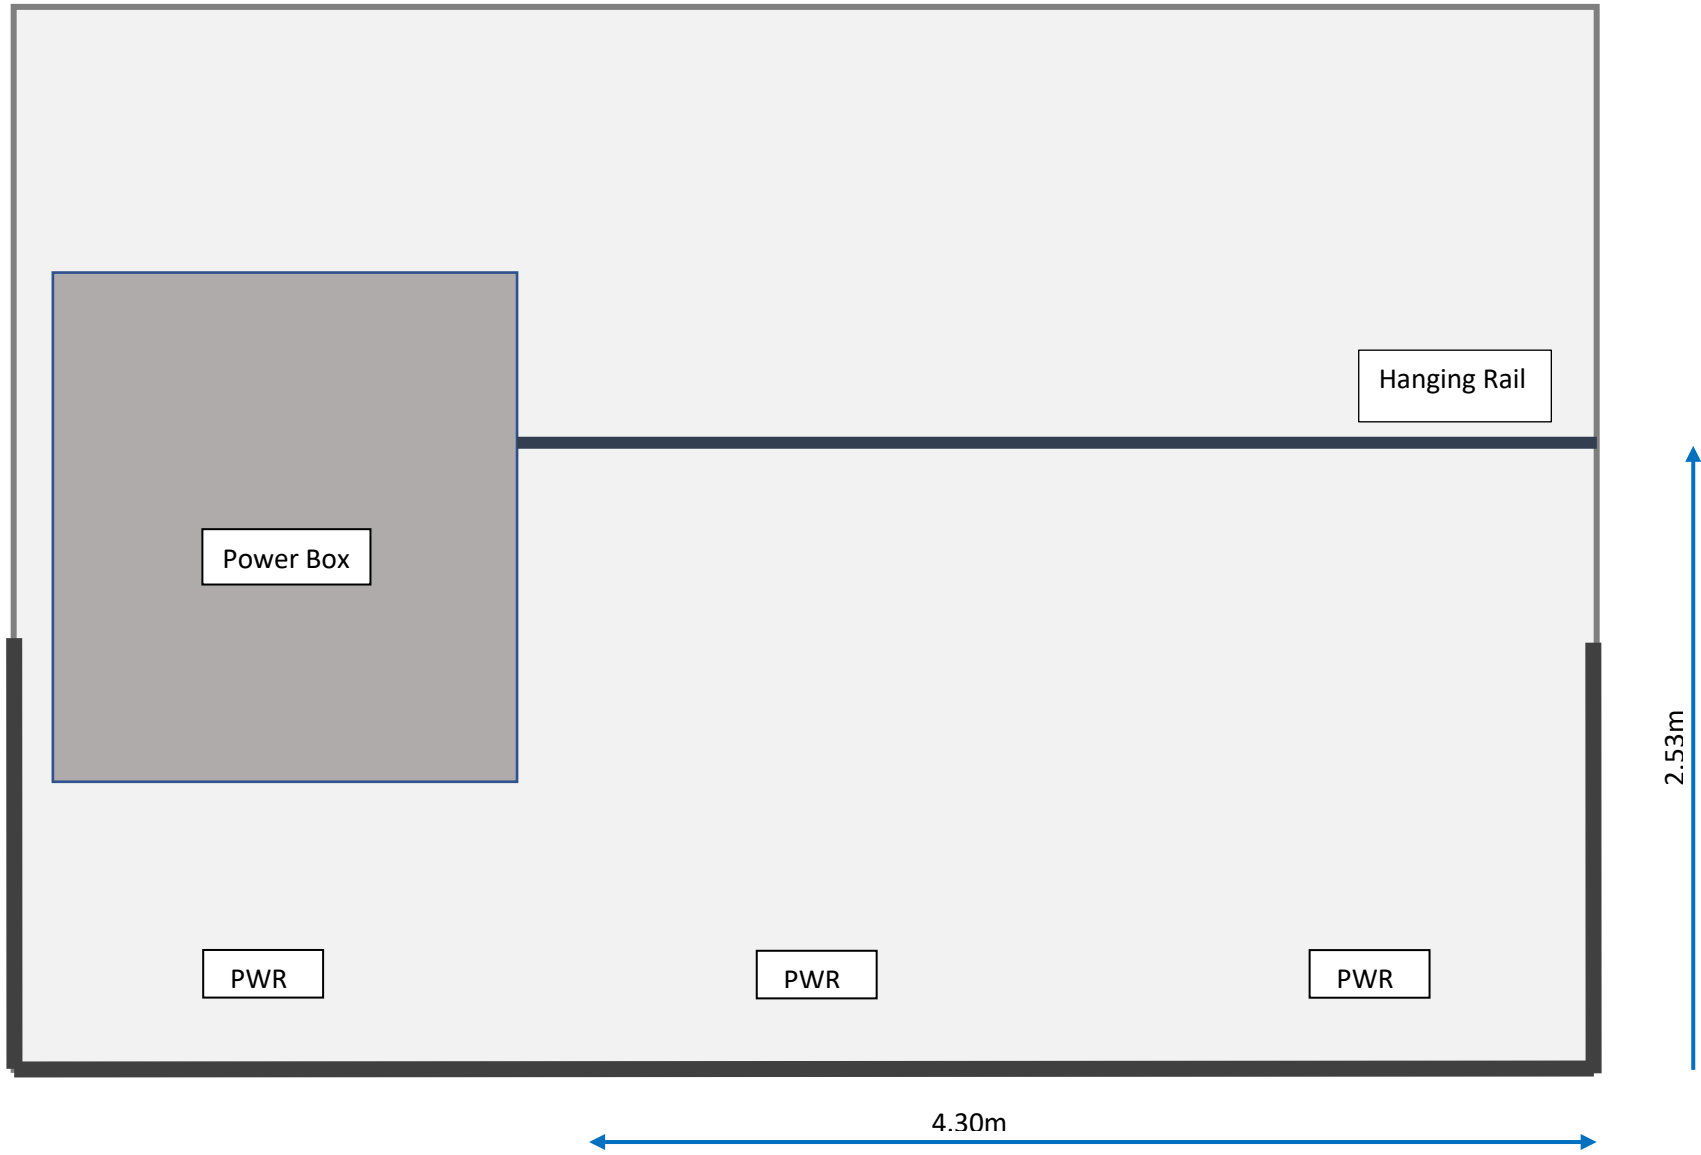

Art Space Floor Plan

Hanging rail - - - - -

SOUTH ELEVATION

NORTH ELEVATION

2.53m

7.00m

EAST ELEVATION